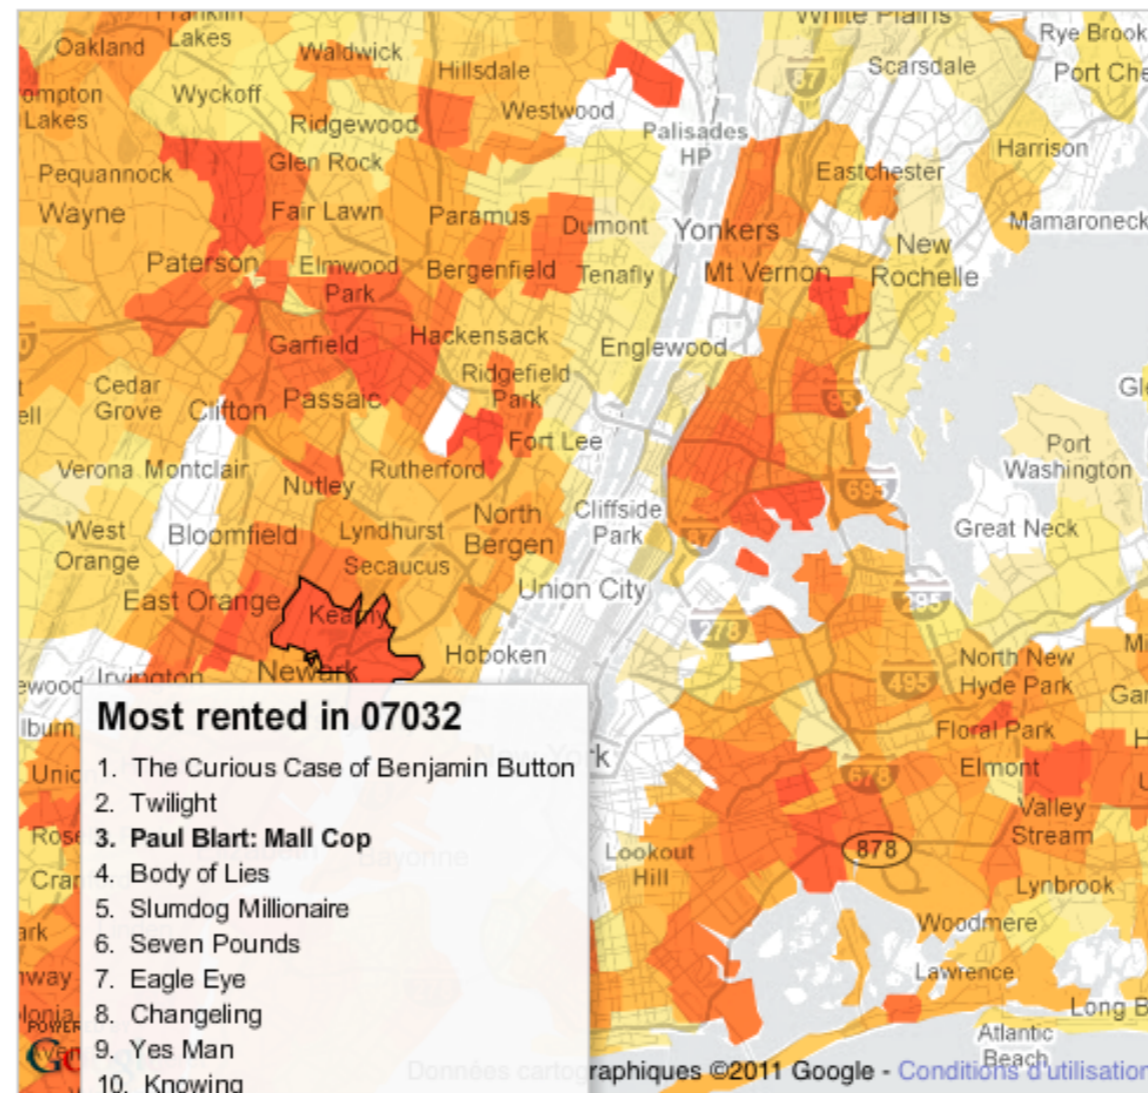

L'information spatiale

A Peek Into Netflix Queues

Examine Netflix rental patterns, neighborhood by neighborhood, in a dozen cities. Some titles with distinct patterns are [Mad Men](#), [Obsessed](#) and [Last Chance Harvey](#). [Comments \(135\)](#)

39

Metacritic score
100=loved by critics, 0=hated

The ZIP codes are shaded according to each movie's rank. **Ranked No. 1** (red) to **No. 50** (yellow).

Sources: Netflix provided data on the top 50 rentals in 2009 in each ZIP code. Titles are listed in the approximate order of popularity across selected metropolitan areas. Metascores are from metacritic.com.