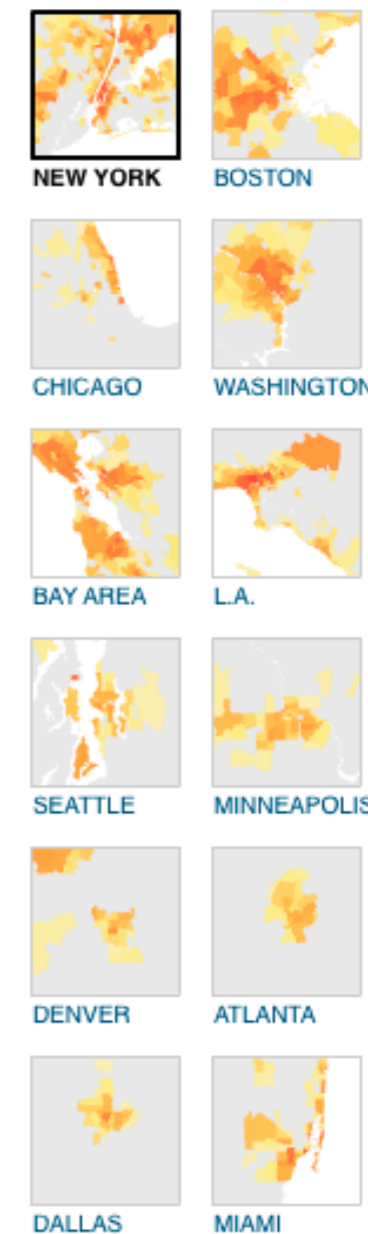

Vicky Cristina Barcelona

70

Metacritic score

100=loved by critics, 0=hated

Bathed in light so lusciously golden and honeyed that you might be tempted to lick the screen, "Vicky Cristina Barcelona" is a rueful comedy about two young American women who, during a summertime European idyll, savor many of the Continental delicacies that such travelers often take pleasure in: art, music, culture, yes, but also strange bodies and unexpected dreams. These bodies and dreams open possibilities for the women, intimating freer, somehow different lives, despite the persistent tugging of a voice that hovers at the edge of this story trying to pull it and its characters down to earth, where desire can fade quickly.

[Read Rest of NYT Review »](#)

The ZIP codes are shaded according to each movie's rank. **Ranked No. 1** **No. 50**