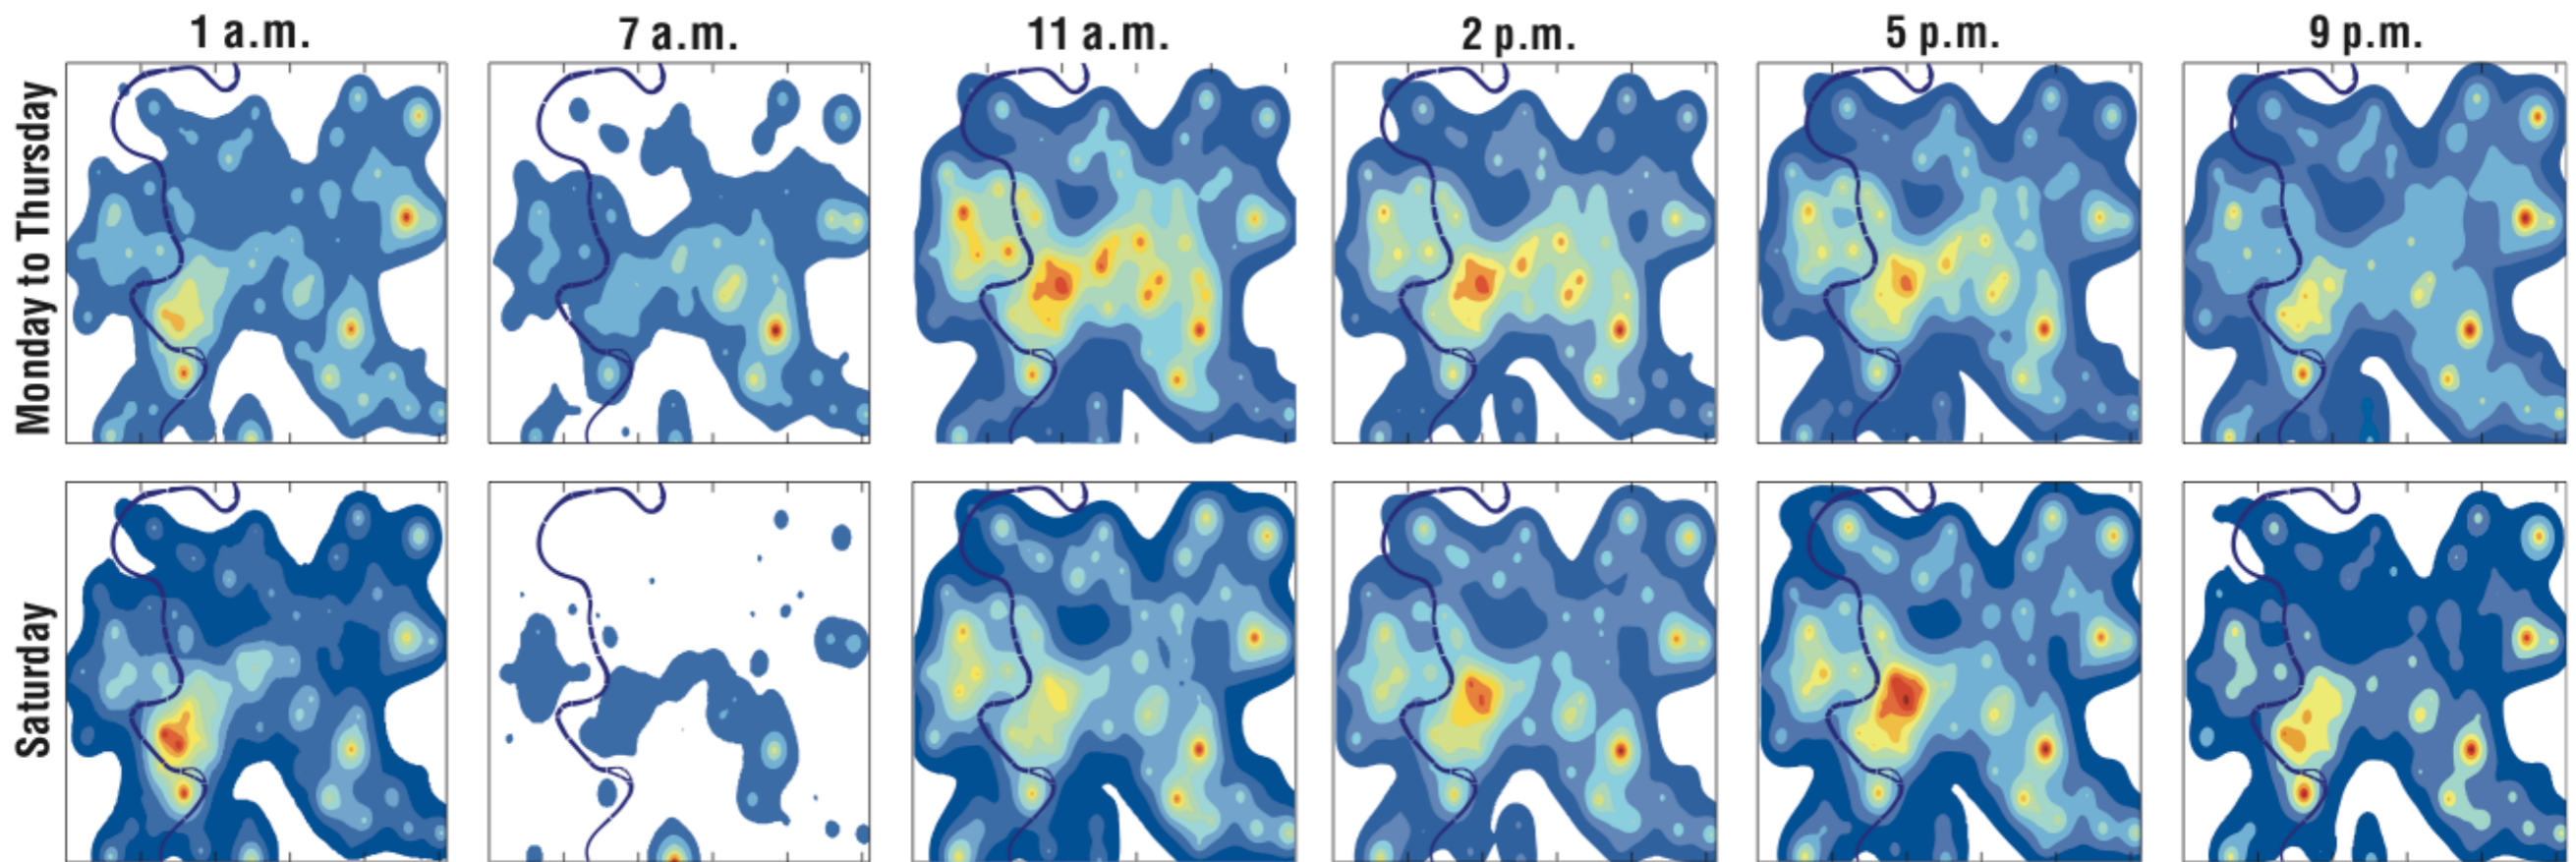

Get connected and leave the spot

MonkeyParking, San Francisco, 2014

L'information spatiale

L'information spatiale

Eric Fischer / 2010 / Paris / **Locals and Tourists**

L'information spatiale

Reades, J et al. 2007. "Cellular Census: Explorations in Urban Data Collection." IEEE Pervasive Computing 6(3): 30–38.

L'information spatiale

Eric Fischer, **Language communities of Twitter**, 2011

L'information spatiale

hubcab

HubCab is an interactive visualization that invites you to explore the ways in which over 150 million taxi trips connect the City of New York in a given year. [Show me how it works.](#)

Taxi Pickup

Taxi Dropoff

Hubcab, senseable city lab, 2014

L'information spatiale

hubcab

HubCab is an interactive visualization that invites you to explore the ways in which over 150 million taxi trips connect the City of New York in a given year. [Show me how it works.](#)