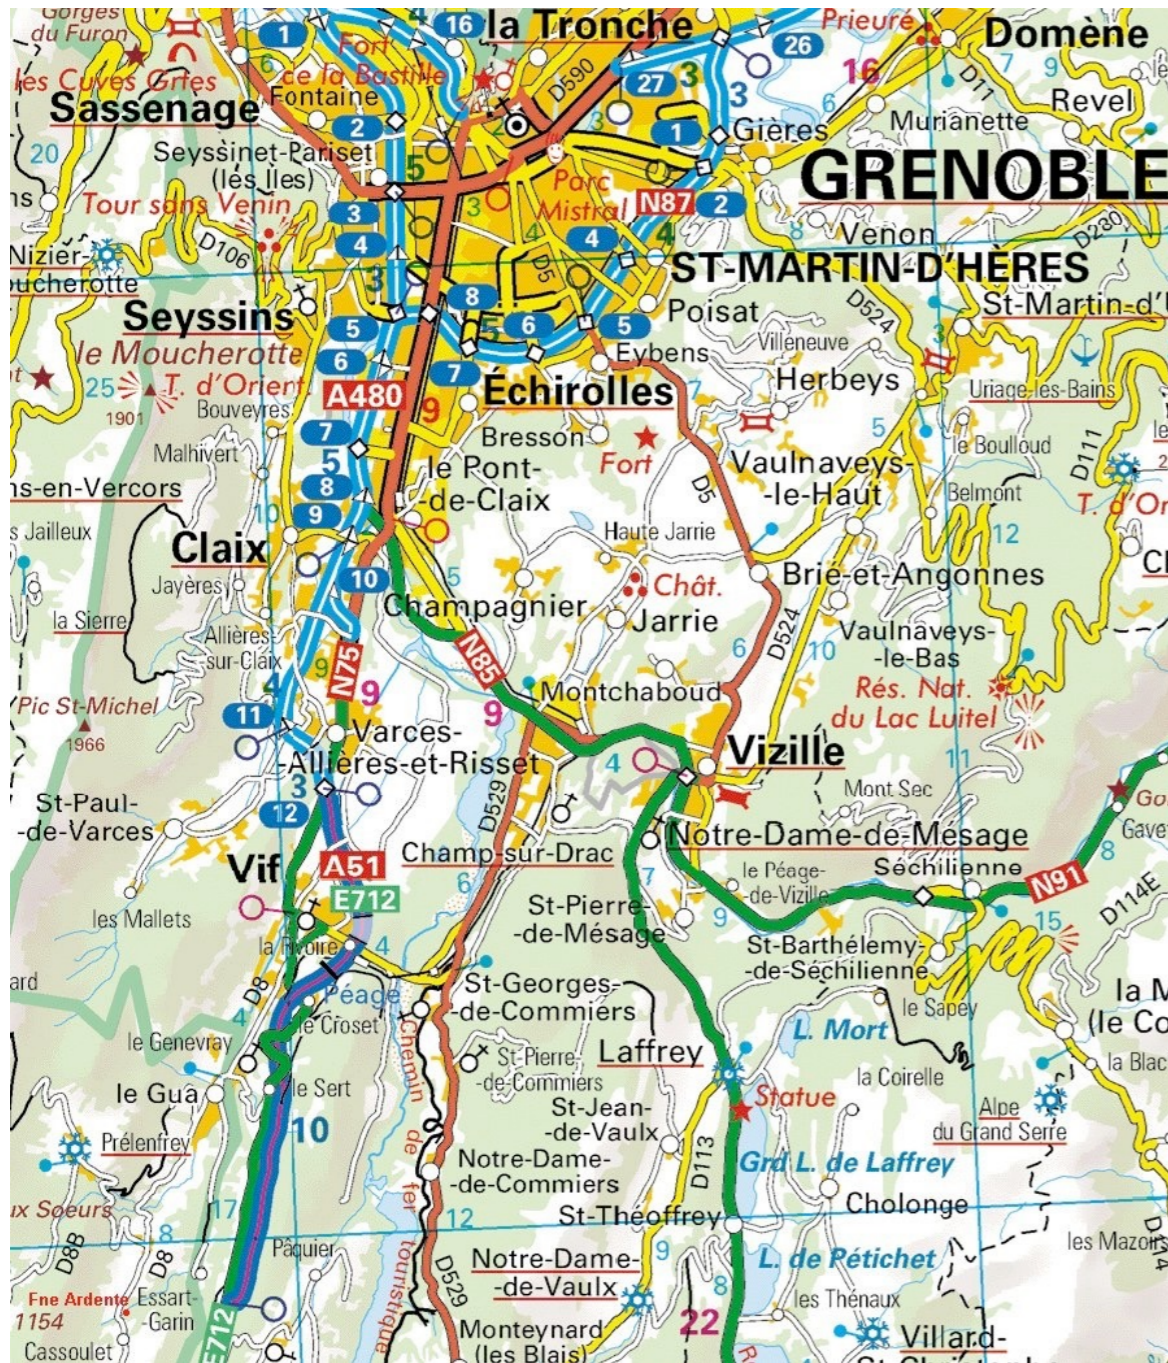

L'information spatiale

La carte, un instruments de liberté