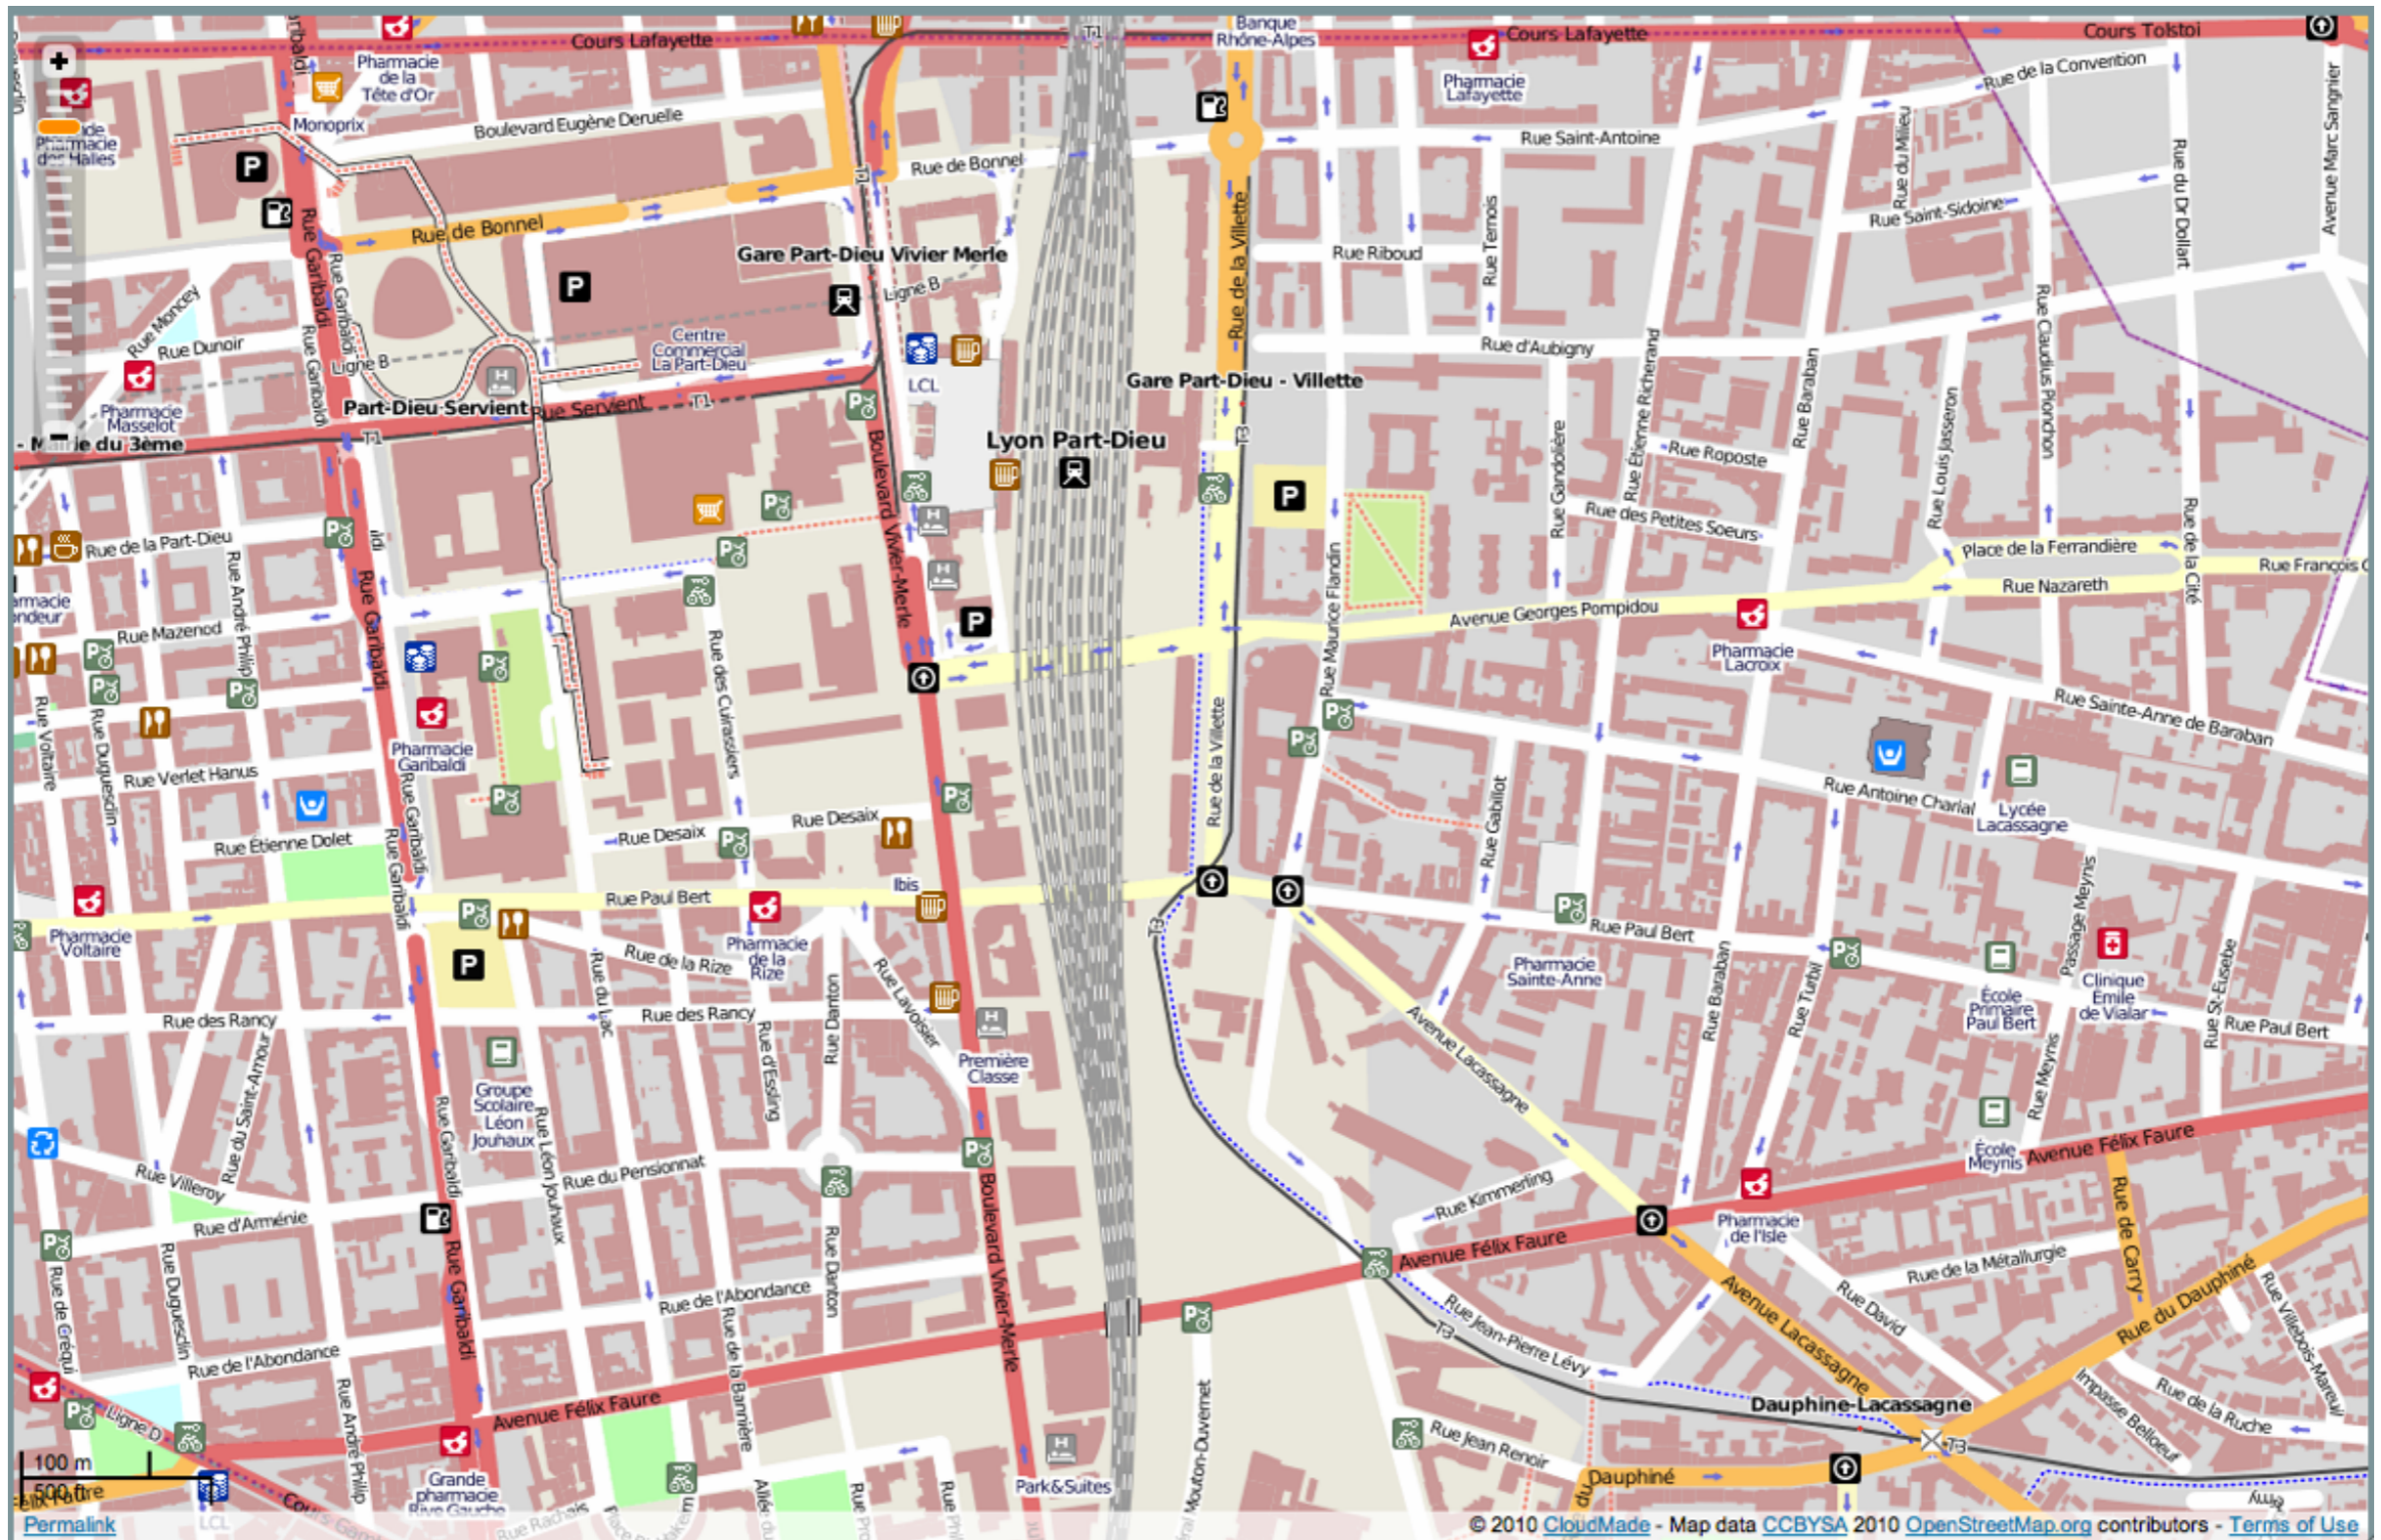

L'information spatiale

Créer des analogies