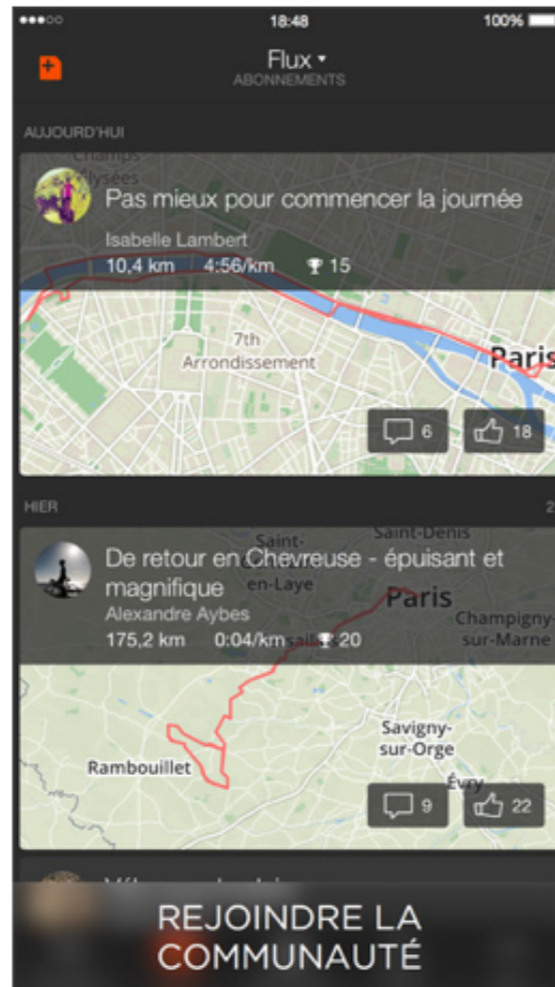

Taxi Pickup

Taxi Dropoff

Hubcab, senseable city lab, 2014

L'information spatiale

hubcab

HubCab is an interactive visualization that invites you to explore the ways in which over 150 million taxi trips connect the City of New York in a given year. [Show me how it works.](#)

Taxi Pickup

Taxi Dropoff

Hubcab, senseable city lab, 2014

L'information spatiale

Hubcab, senseable city lab, 2014

L'information spatiale

STRAVA

Mobile

Fonctionnalités

Comment cela fonctionne

Premium

Blog

Se connecter

S'inscrire

Global Heatmap

Find Your City

Heatmap Style

Gray **Blue** Yellow

Path Opacity

0% 40% 60% **80%** 100%

Activity View

Bike Run **Both**

A total of 140 million rides and runs from Jan 2014 - May 2015, [learn more](#).

Seeking deeper insight and analysis?
See [Strava Metro](#).