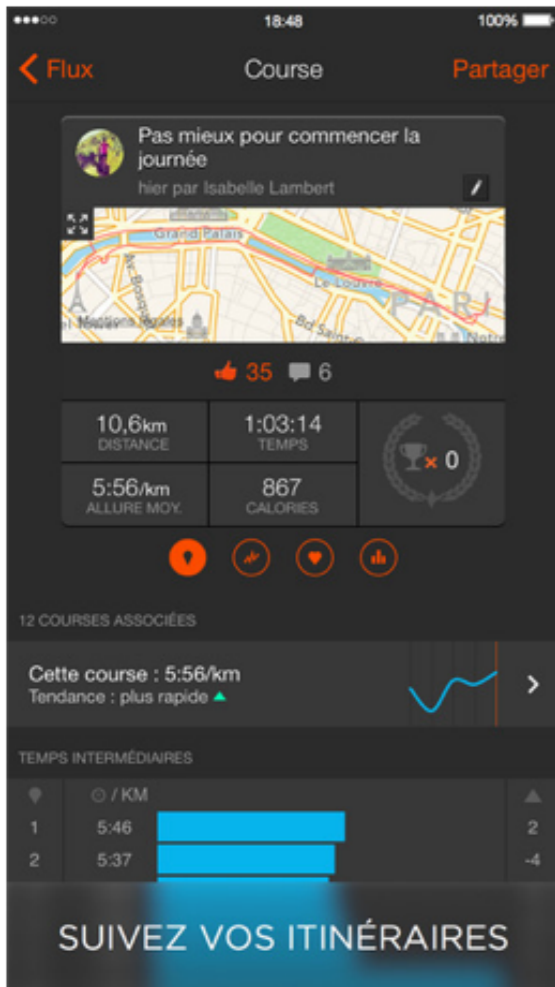

Taxi Pickup

Taxi Dropoff

Hubcab, senseable city lab, 2014

L'information spatiale

Hubcab, senseable city lab, 2014

L'information spatiale

STRAVA

Mobile

Fonctionnalités

Comment cela fonctionne

Premium

Blog

Se connecter

S'inscrire

Global Heatmap

Find Your City

Heatmap Style

Gray **Blue** Yellow

Path Opacity

0% 40% 60% **80%** 100%

Activity View

Bike Run **Both**

A total of 140 million rides and runs from Jan 2014 - May 2015, [learn more](#).

Seeking deeper insight and analysis?
See [Strava Metro](#).