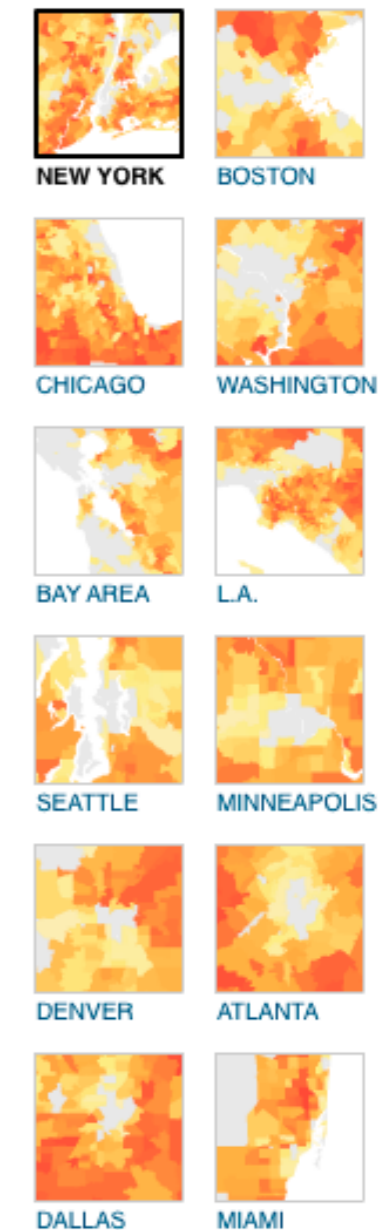

L'information spatiale

A Peek Into Netflix Queues

Examine Netflix rental patterns, neighborhood by neighborhood, in a dozen cities. Some titles with distinct patterns are [Mad Men](#), [Obsessed](#) and [Last Chance Harvey](#). [Comments (135)](#)

100 titles that were frequently rented from Netflix in 2009

Navigation controls: Previous, Next, and a slider from Most rented to Least rented.

Change how movies are sorted

Sorting options: Most rented (selected), Alphabetical, By metascore.

Paul Blart: Mall Cop

Fat people are funny. Fat people who fall over are funnier. Fat people who fall over and have humiliating working-class jobs? Stop, you're killing me!

[Read Rest of NYT Review »](#)

39

Metacritic score
100=loved by critics, 0=hated

The ZIP codes are shaded according to each movie's rank. **Ranked No. 1** (red) to **No. 50** (yellow).

Sources: Netflix provided data on the top 100 titles rented in each ZIP code. Titles are listed in the approximate order of their rank. Paul Blart: Mall Cop is not in the top 50 for this ZIP code. Metascores are from metacritic.com