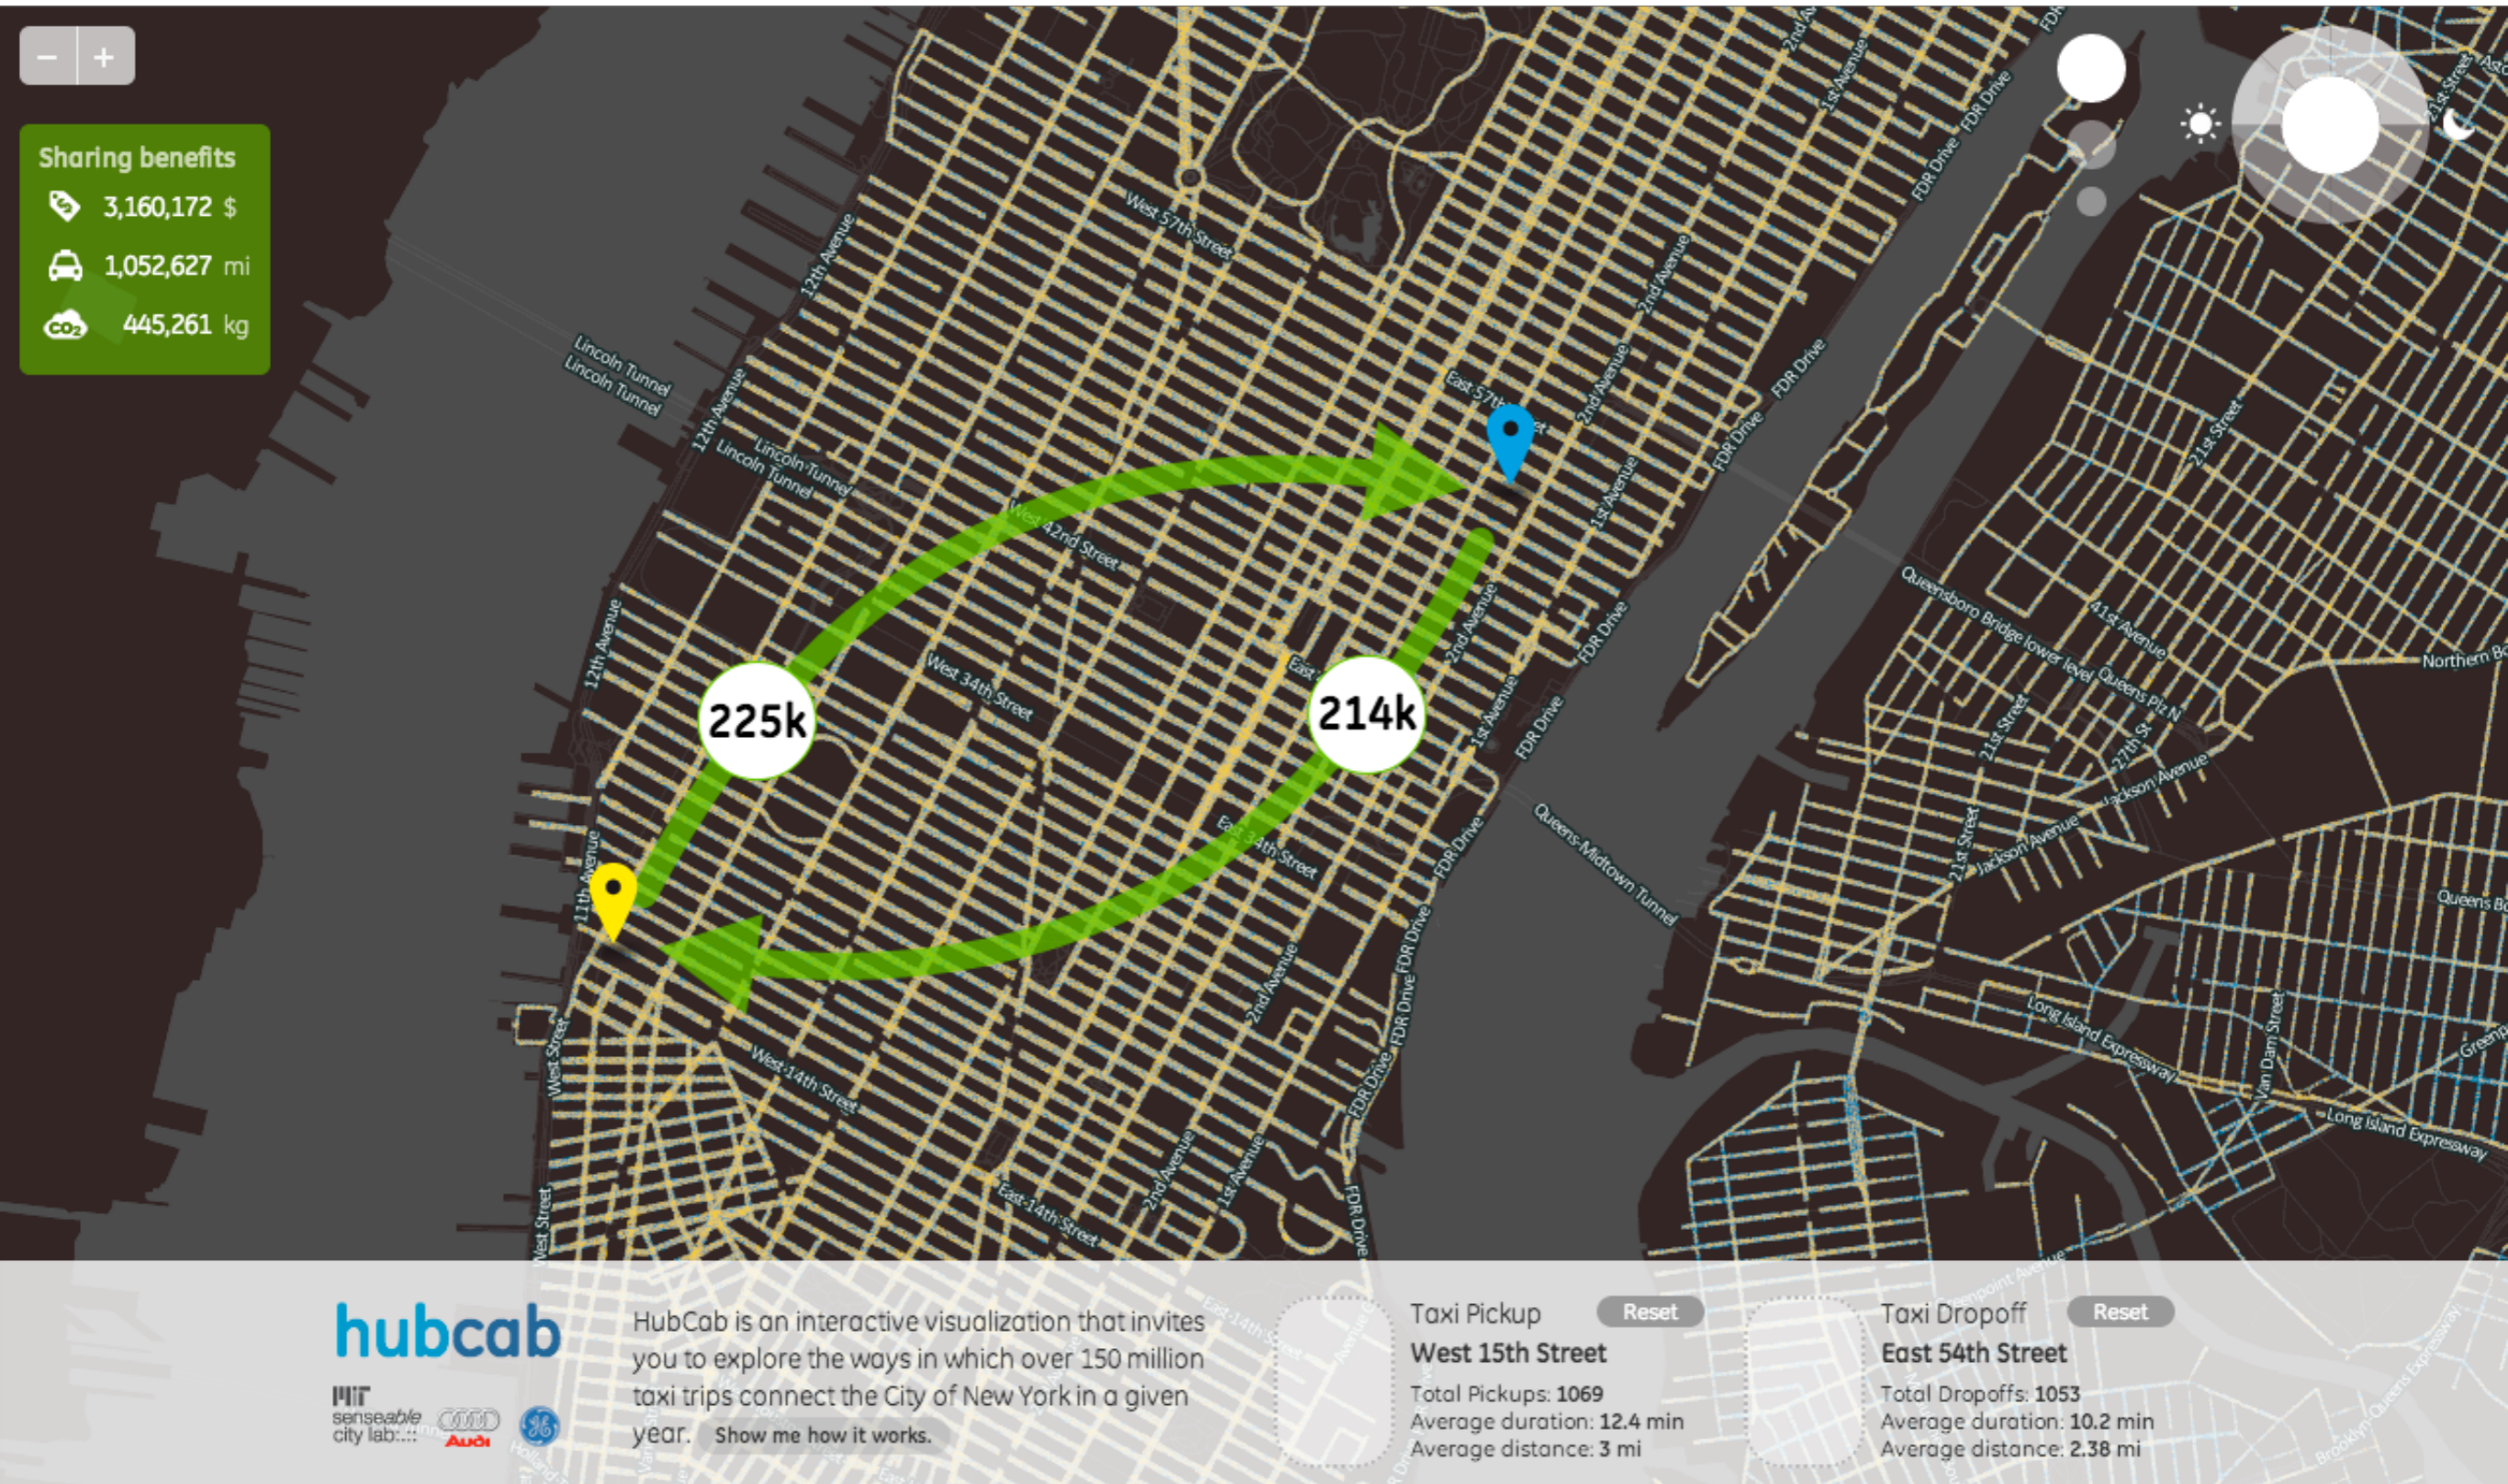

L'information spatiale

Eric Fischer, **Language communities of Twitter**, 2011

L'information spatiale

hubcab

HubCab is an interactive visualization that invites you to explore the ways in which over 150 million taxi trips connect the City of New York in a given year. [Show me how it works.](#)

Taxi Pickup

Taxi Dropoff

Hubcab, senseable city lab, 2014

L'information spatiale

hubcab

HubCab is an interactive visualization that invites you to explore the ways in which over 150 million taxi trips connect the City of New York in a given year. [Show me how it works.](#)

Taxi Pickup

Taxi Dropoff

Hubcab, senseable city lab, 2014

L'information spatiale

Hubcab, senseable city lab, 2014

L'information spatiale

STRAVA

Mobile