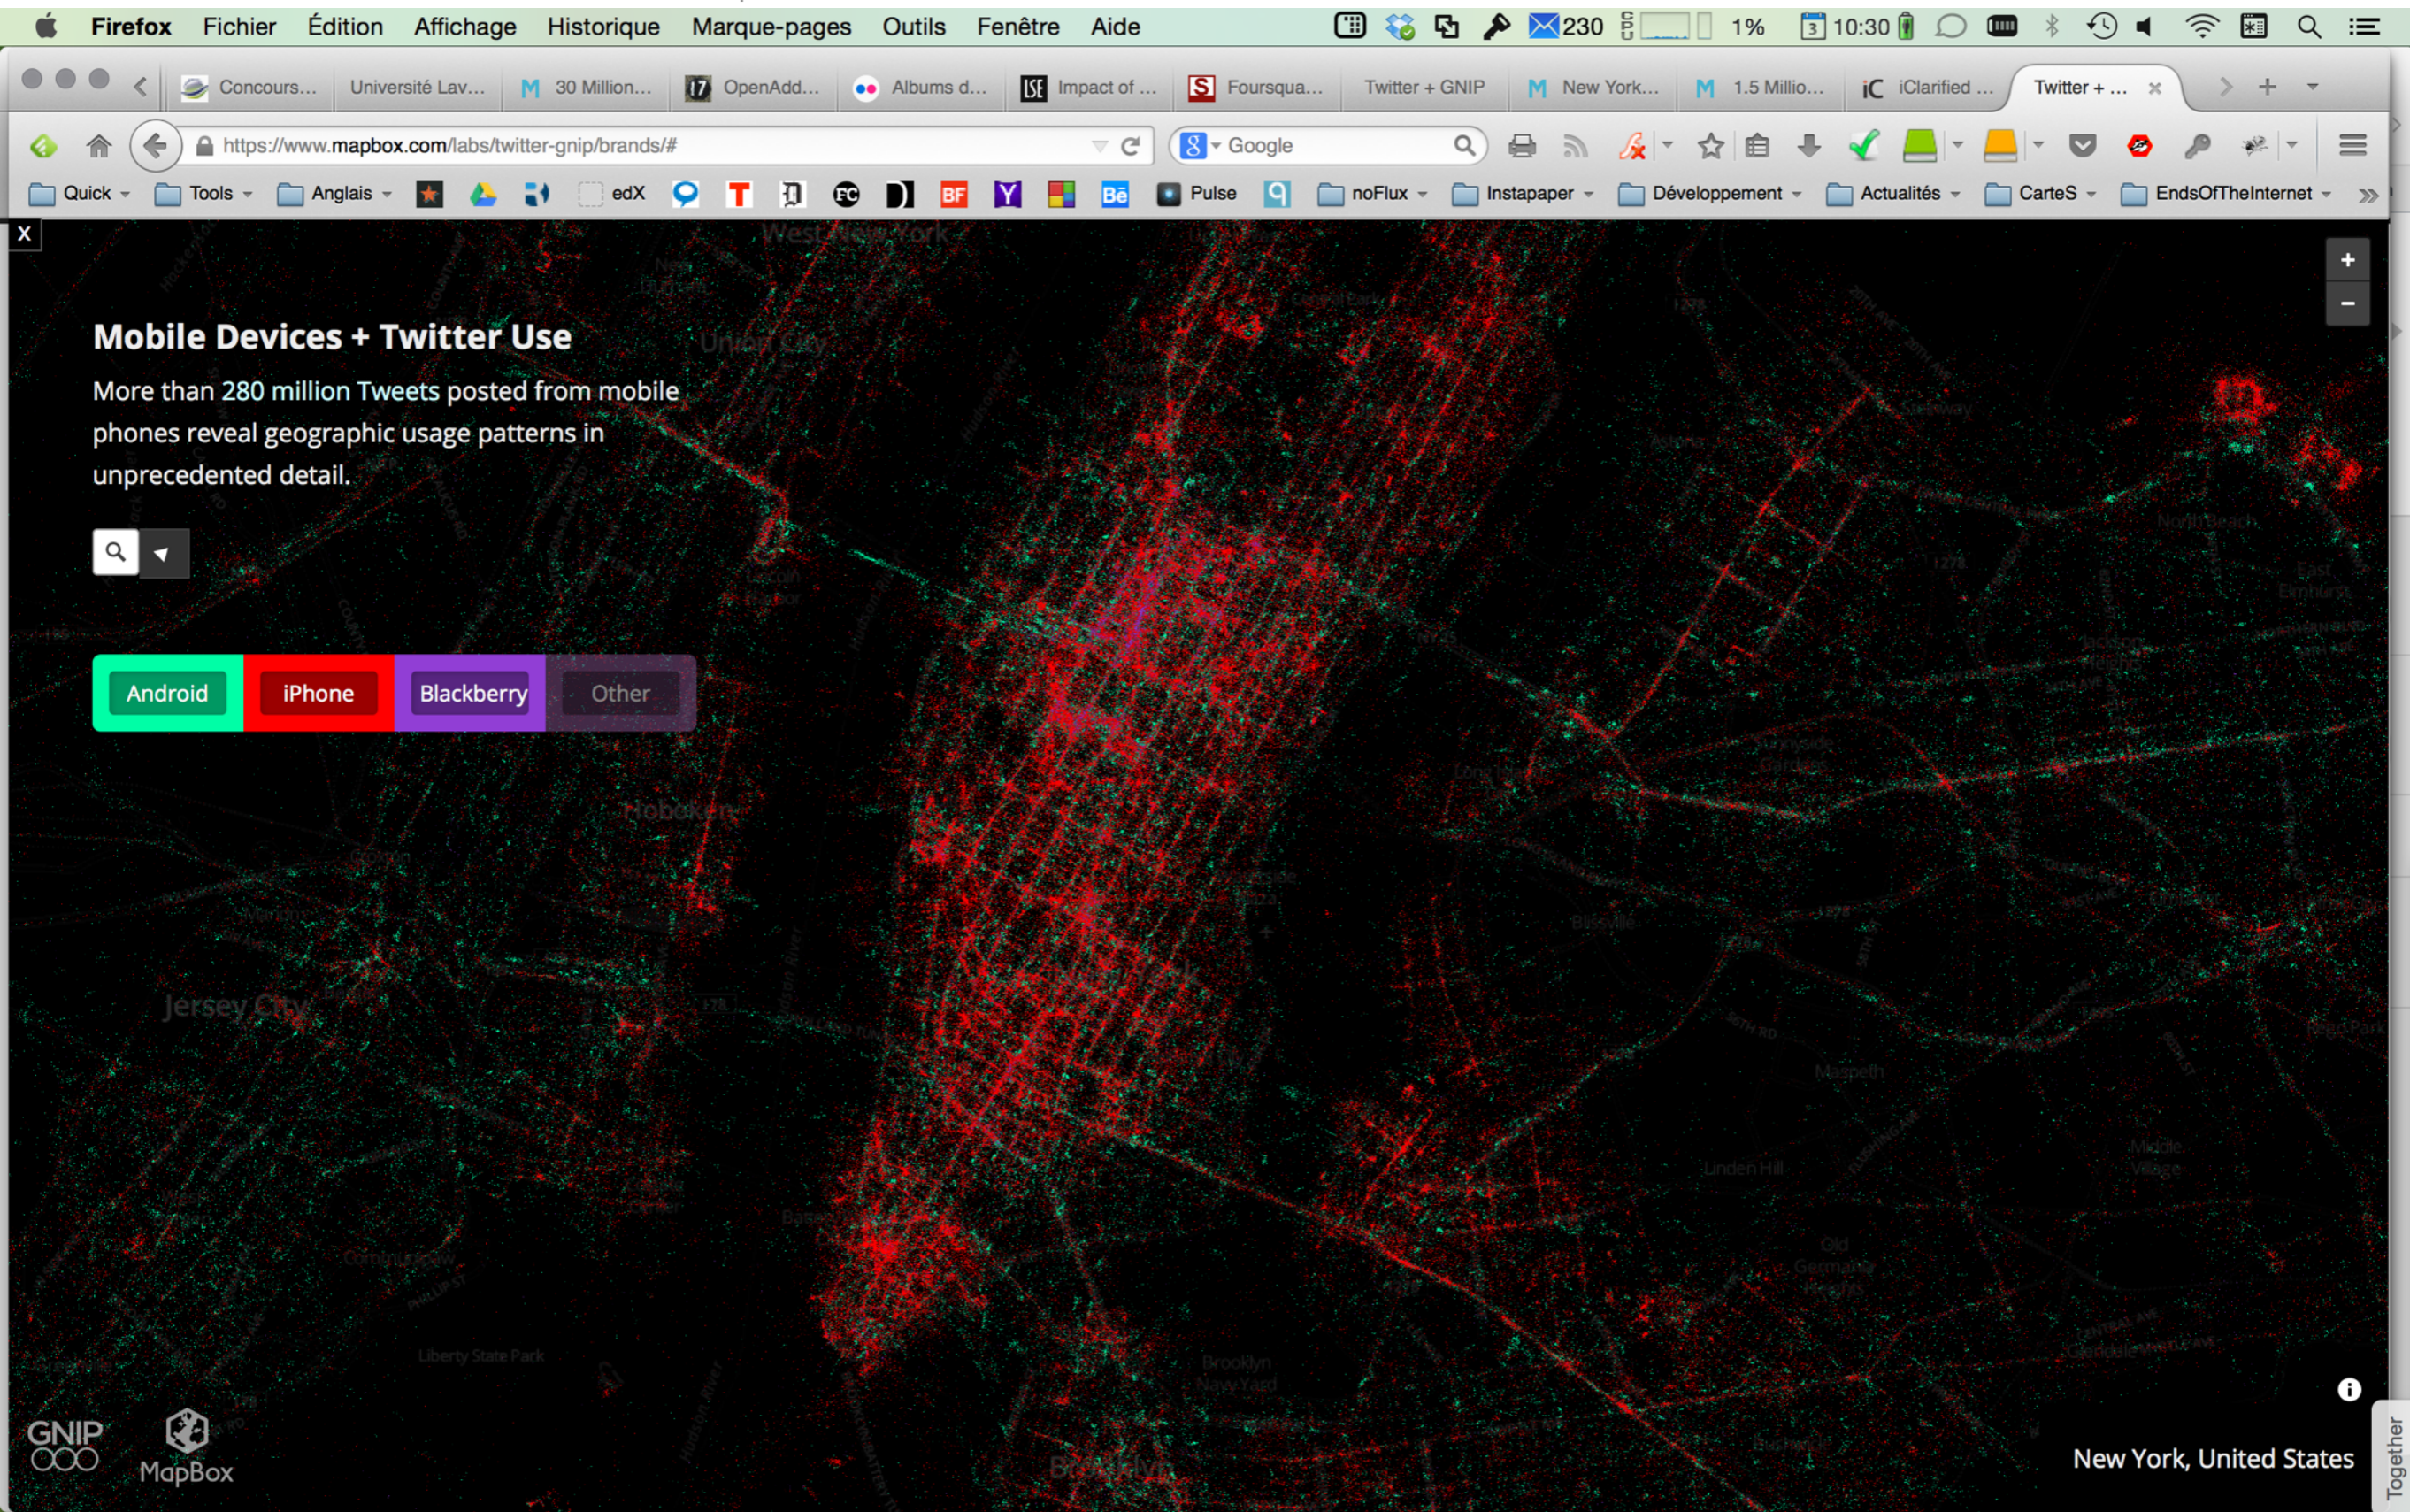

L'information spatiale