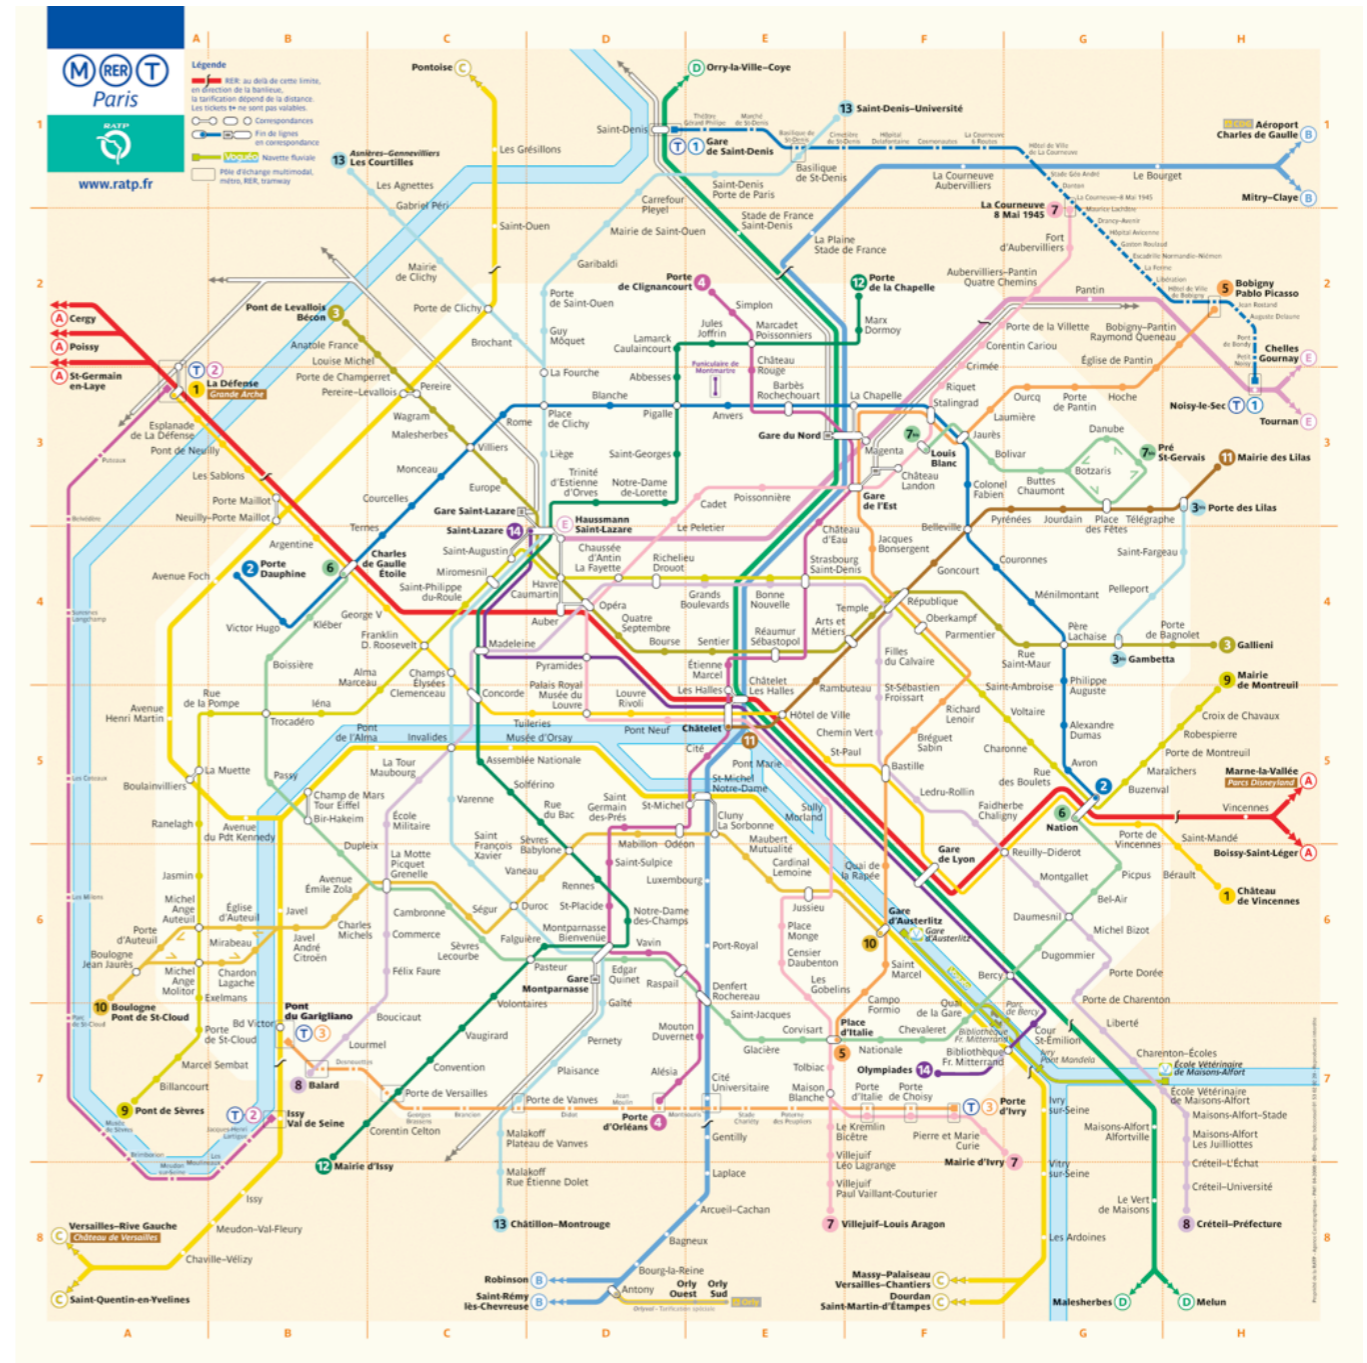

L'information spatiale

La carte, un instruments de liberté