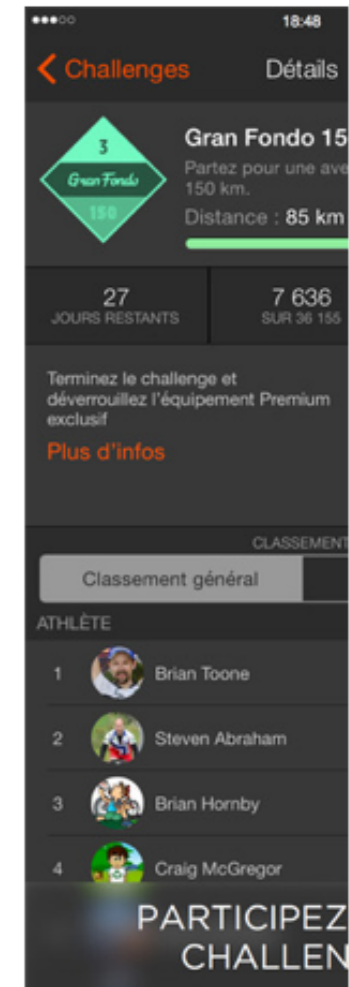

L'information spatiale

STRAVA

Mobile

Fonctionnalités

Comment cela fonctionne

Premium

Blog

Se connecter

S'inscrire