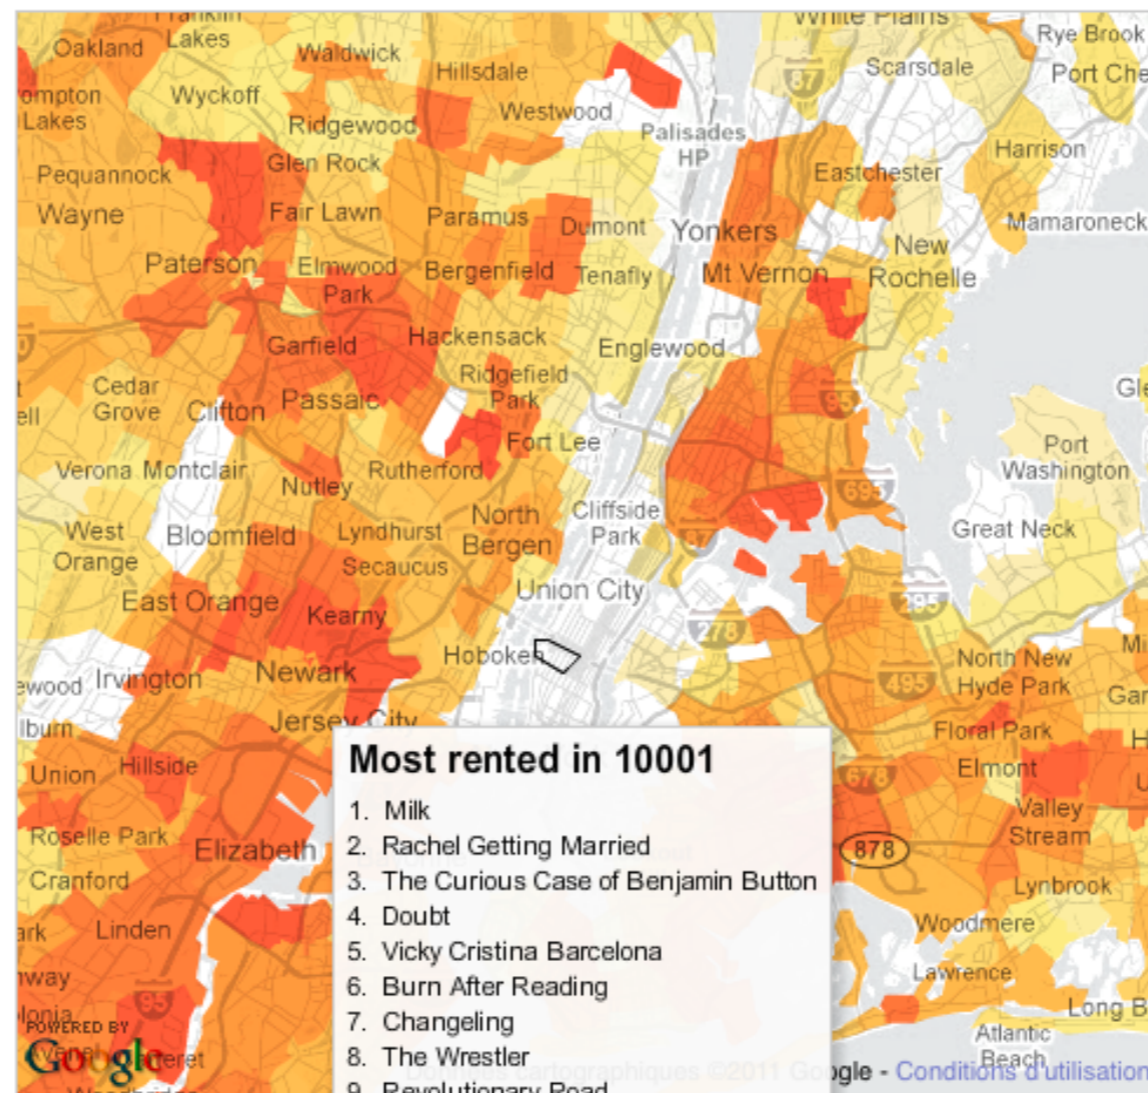

L'information spatiale

A Peek Into Netflix Queues

Examine Netflix rental patterns, neighborhood by neighborhood, in a dozen cities. Some titles with distinct patterns are [Mad Men](#), [Obsessed](#) and [Last Chance Harvey](#). [Comments (135)](#)

100 titles that were frequently rented from Netflix in 2009

Navigation controls: Previous, Next, and a slider from Most rented to Least rented.

Change how movies are sorted

Sorting options: Most rented (selected), Alphabetical, By metascore.

Paul Blart: Mall Cop

Fat people are funny. Fat people who fall over are funnier. Fat people who fall over and have humiliating working-class jobs? Stop, you're killing me!

[Read Rest of NYT Review »](#)

39

Metacritic score
100=loved by critics, 0=hated

The ZIP codes are shaded according to each movie's rank. **Ranked No. 1** (red) to **No. 50** (yellow).

Sources: Netflix provided data on the top 100 titles rented in each ZIP code. Titles are listed in the approximate order of their rank. Paul Blart: Mall Cop is not in the top 50 for this ZIP code. Metascores are from metacritic.com