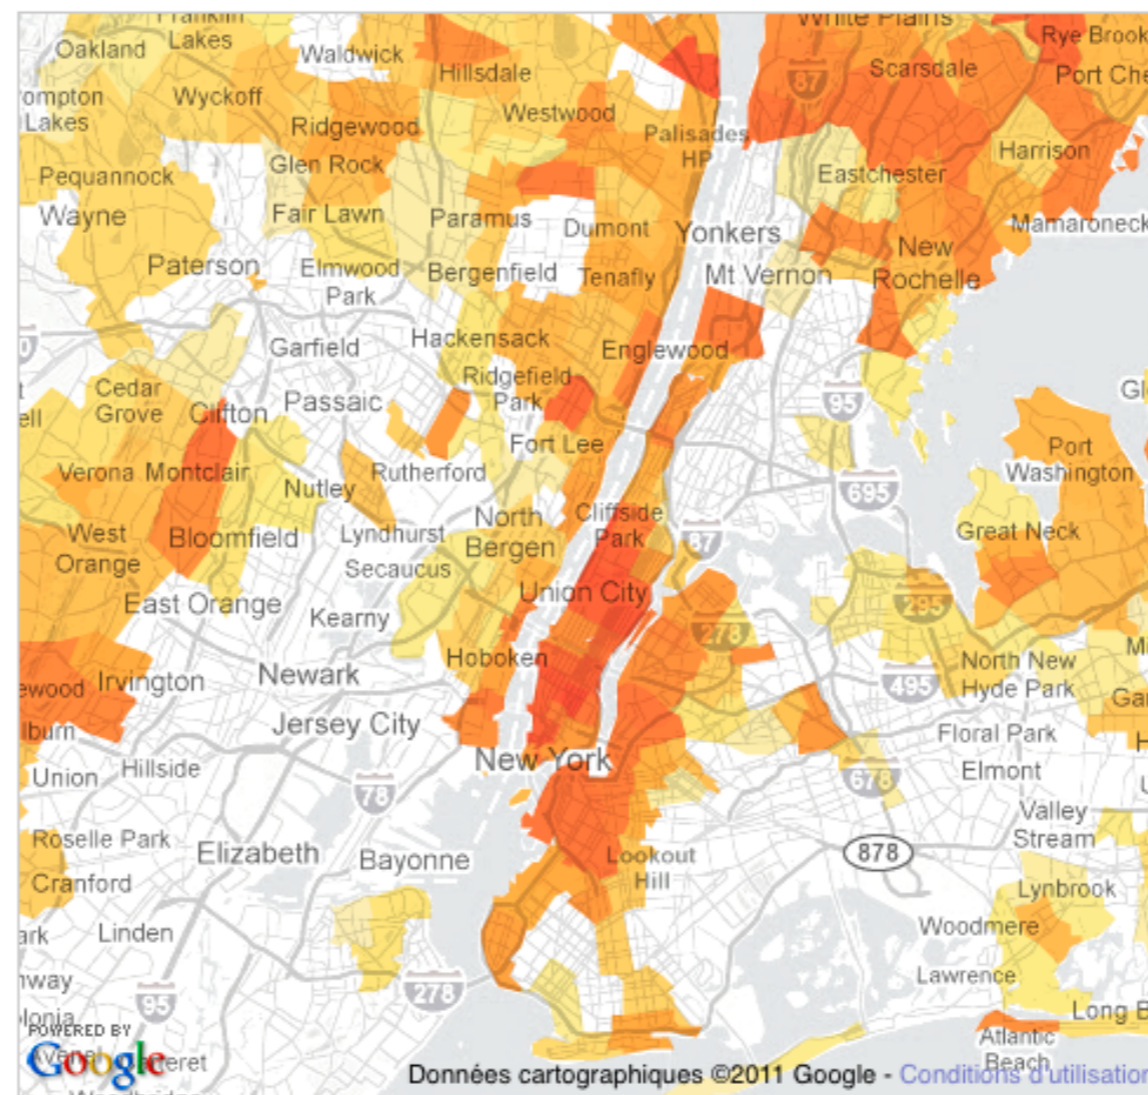

Vicky Cristina Barcelona

70

Metacritic score

100=loved by critics, 0=hated

Bathed in light so lusciously golden and honeyed that you might be tempted to lick the screen, "Vicky Cristina Barcelona" is a rueful comedy about two young American women who, during a summertime European idyll, savor many of the Continental delicacies that such travelers often take pleasure in: art, music, culture, yes, but also strange bodies and unexpected dreams. These bodies and dreams open possibilities for the women, intimating freer, somehow different lives, despite the persistent tugging of a voice that hovers at the edge of this story trying to pull it and its characters down to earth, where desire can fade quickly.

[Read Rest of NYT Review »](#)

The ZIP codes are shaded according to each movie's rank. **Ranked No. 1** **No. 50**