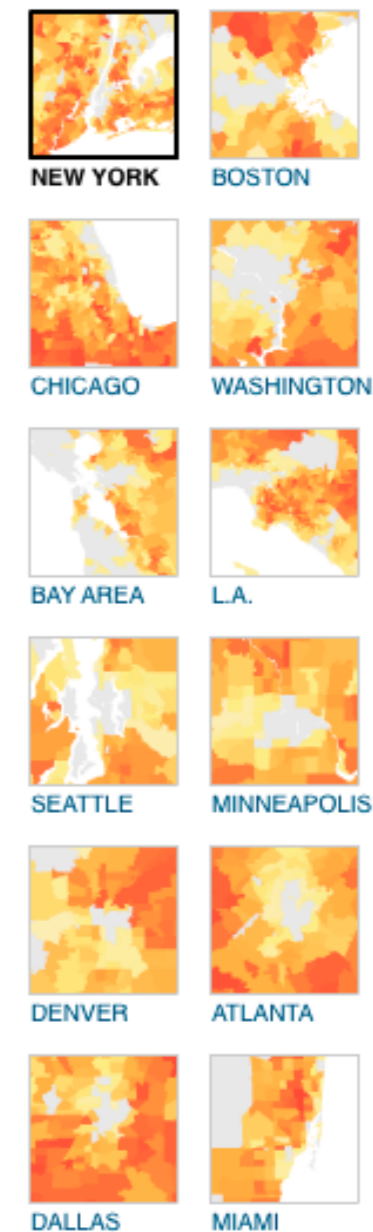

L'information spatiale

A Peek Into Netflix Queues

Examine Netflix rental patterns, neighborhood by neighborhood, in a dozen cities. Some titles with distinct patterns are [Mad Men](#), [Obsessed](#) and [Last Chance Harvey](#). [Comments \(135\)](#)

100 titles that were frequently rented from Netflix in 2009

Navigation controls: Previous, Next, and a slider from Most rented to Least rented.

Change how movies are sorted

Sorting options: Most rented, Alphabetical, By metacore.

39

Metacritic score
100=loved by critics, 0=hated

The ZIP codes are shaded according to each movie's rank. **Ranked No. 1** (red) to **No. 50** (yellow).

Sources: Netflix provided data on the top 50 rentals in 2009 in each ZIP code. Titles are listed in the approximate order of popularity across selected metropolitan areas. Metascores are from metacritic.com.