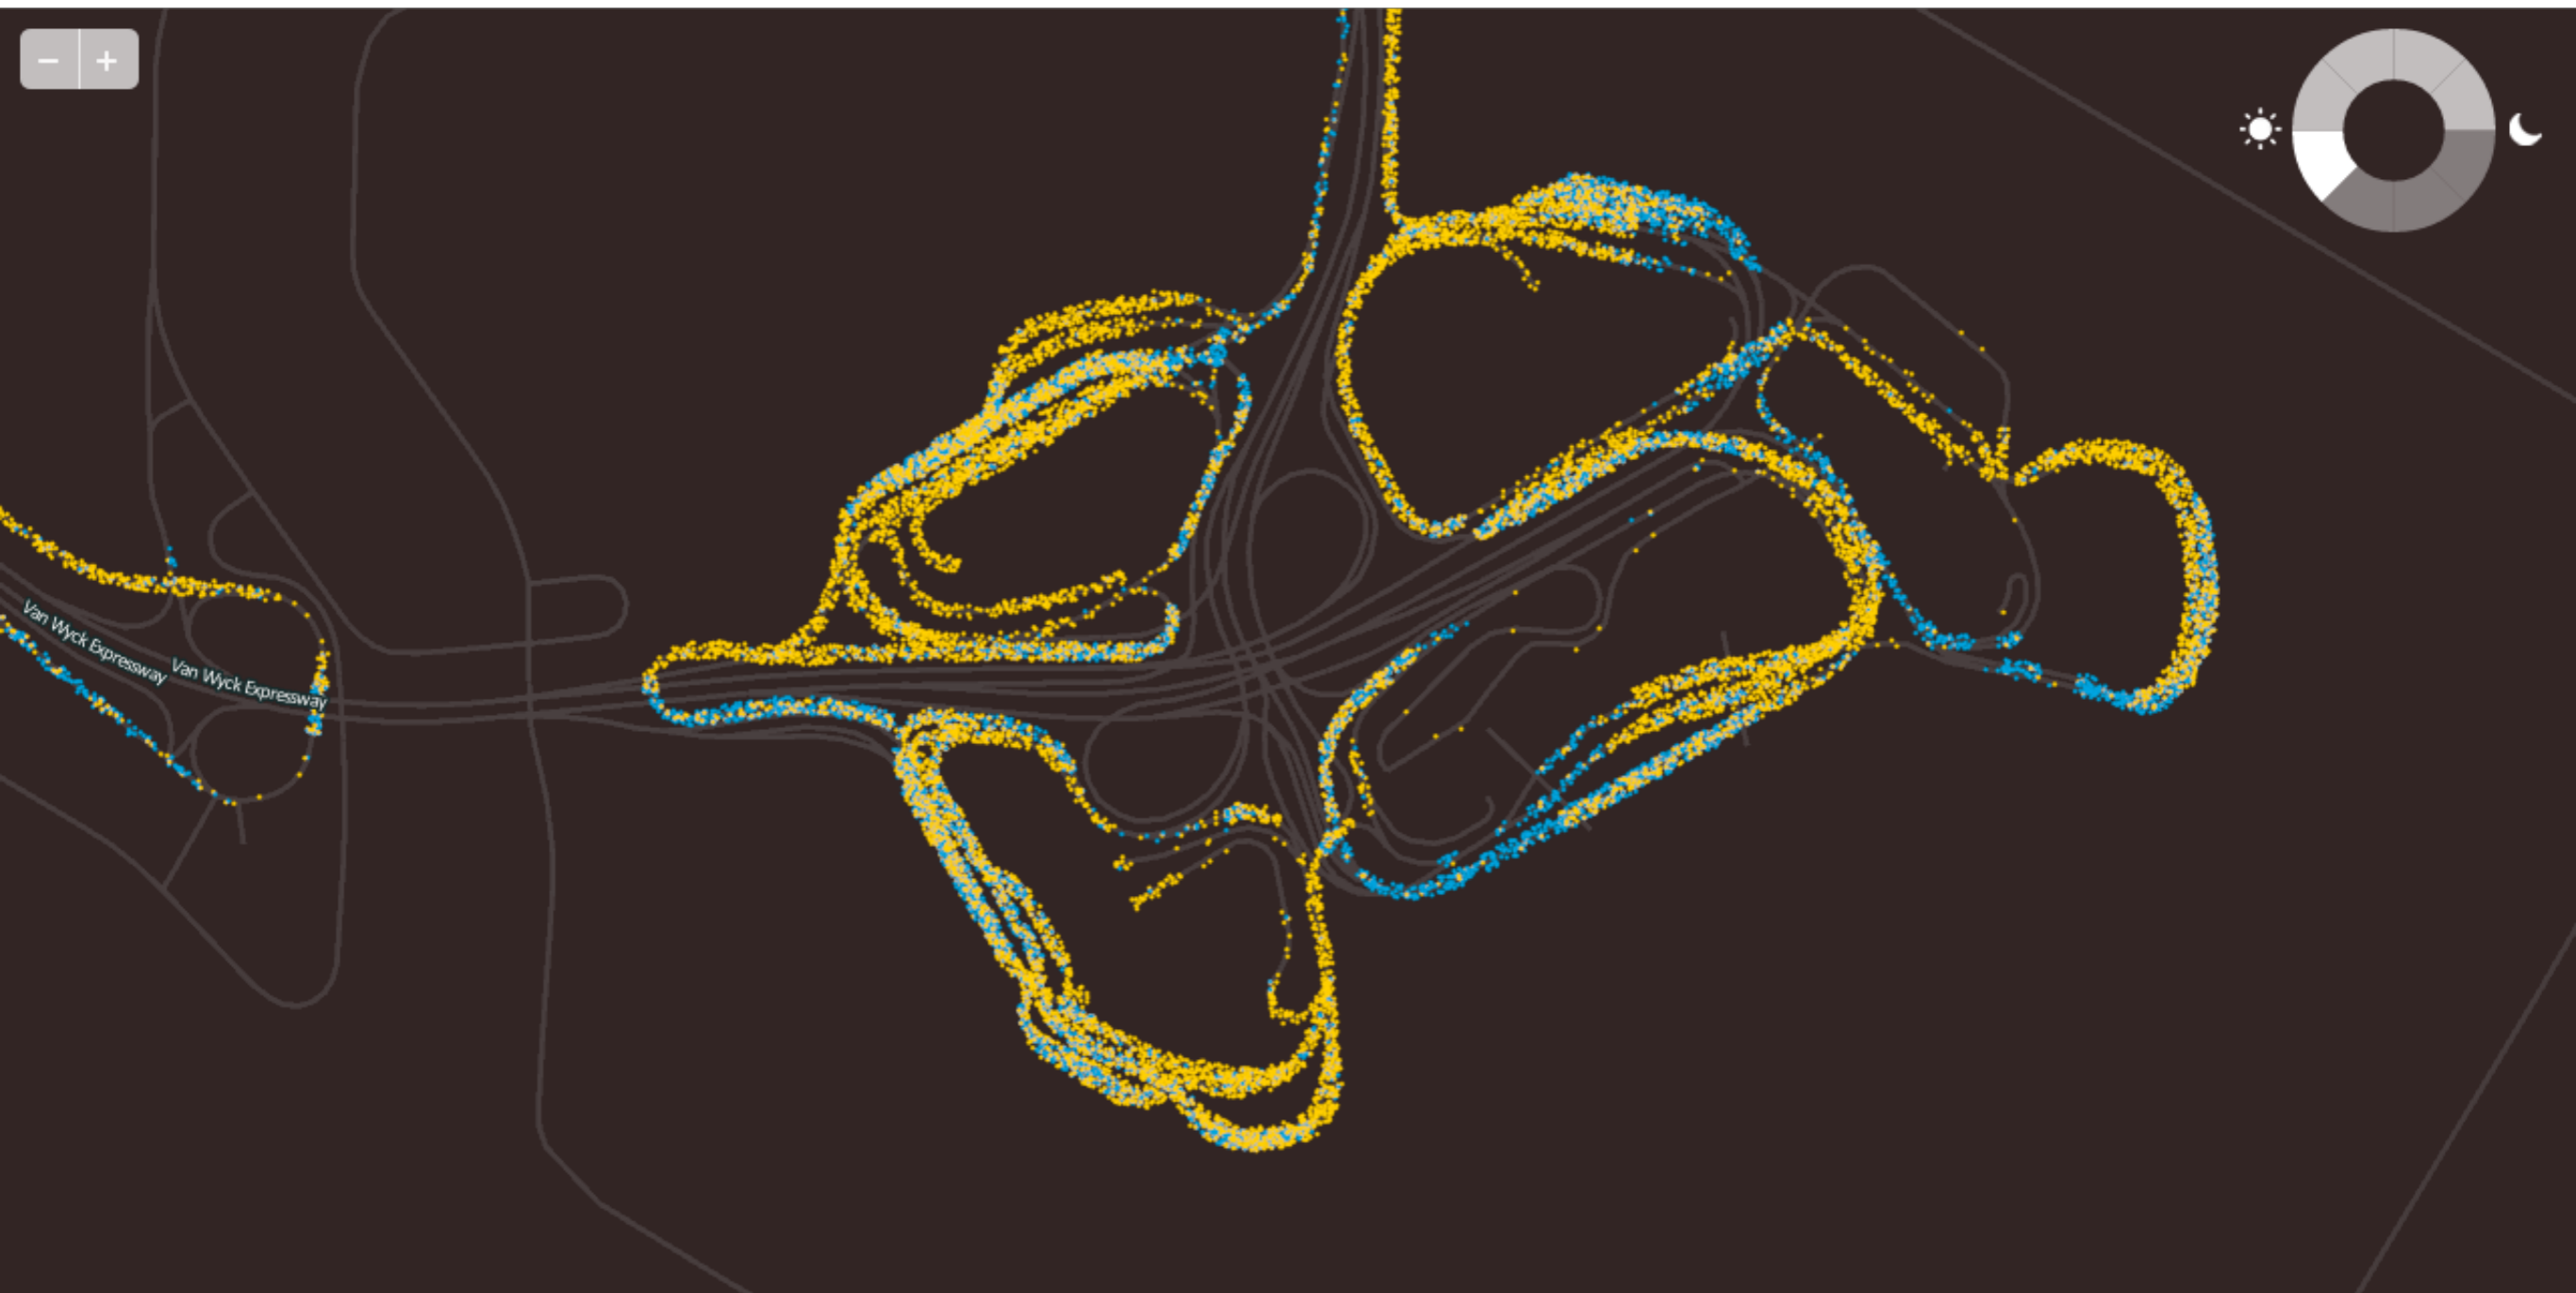

L'information spatiale

Eric Fischer, **Language communities of Twitter**, 2011

L'information spatiale

hubcab

HubCab is an interactive visualization that invites you to explore the ways in which over 150 million taxi trips connect the City of New York in a given year. [Show me how it works.](#)

Taxi Pickup

Taxi Dropoff

Hubcab, senseable city lab, 2014

L'information spatiale

hubcab

HubCab is an interactive visualization that invites you to explore the ways in which over 150 million taxi trips connect the City of New York in a given year. [Show me how it works.](#)