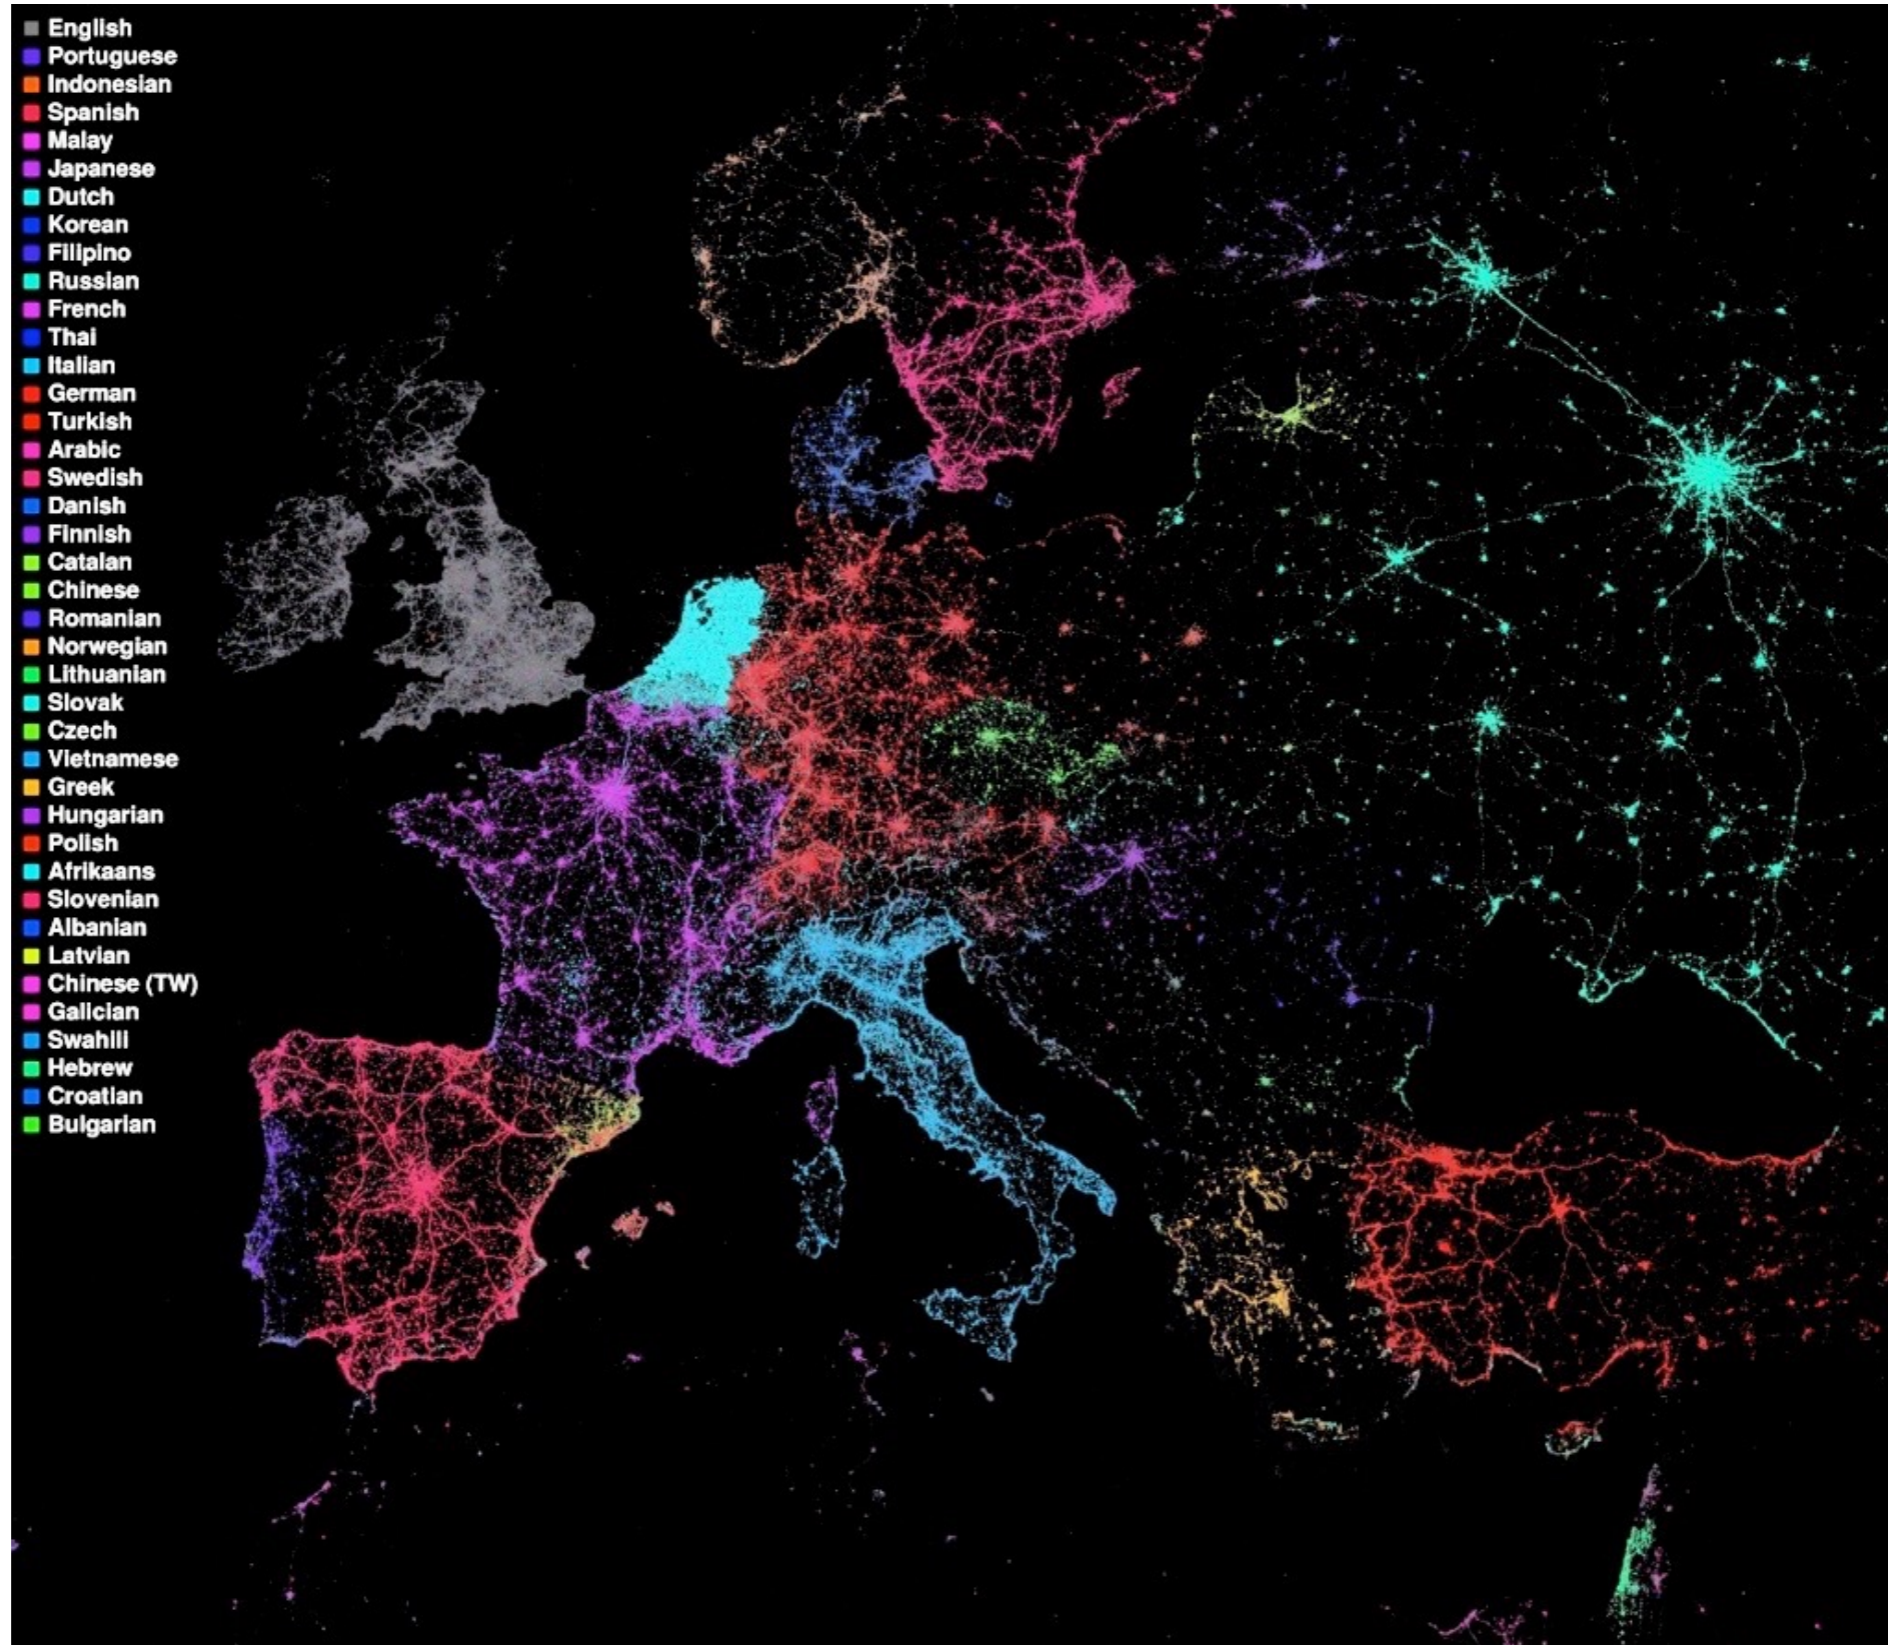

Get connected and leave the spot

MonkeyParking, San Francisco, 2014

L'information spatiale

L'information spatiale

Eric Fischer / 2010 / Paris / **Locals and Tourists**

L'information spatiale

Reades, J et al. 2007. "Cellular Census: Explorations in Urban Data Collection." IEEE Pervasive Computing 6(3): 30–38.

L'information spatiale

Eric Fischer, **Language communities of Twitter**, 2011

L'information spatiale

hubcab

HubCab is an interactive visualization that invites you to explore the ways in which over 150 million taxi trips connect the City of New York in a given year. [Show me how it works.](#)

Taxi Pickup

Taxi Dropoff

Hubcab, senseable city lab, 2014

L'information spatiale

hubcab

HubCab is an interactive visualization that invites you to explore the ways in which over 150 million taxi trips connect the City of New York in a given year. [Show me how it works.](#)